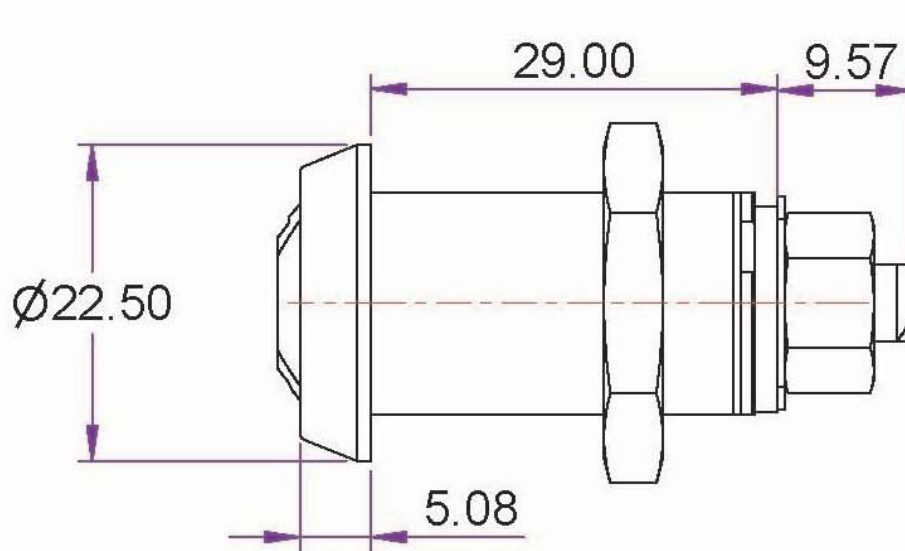

CASINO LOCKING SYSTEMS

www.casinolock.com
For technical information:
+31 23 547 53 77

**Camlock
A33899 DQCP**

NOTE: ORIENTATION OF THE
BODY FLATS & CAM DRIVER FLATS.