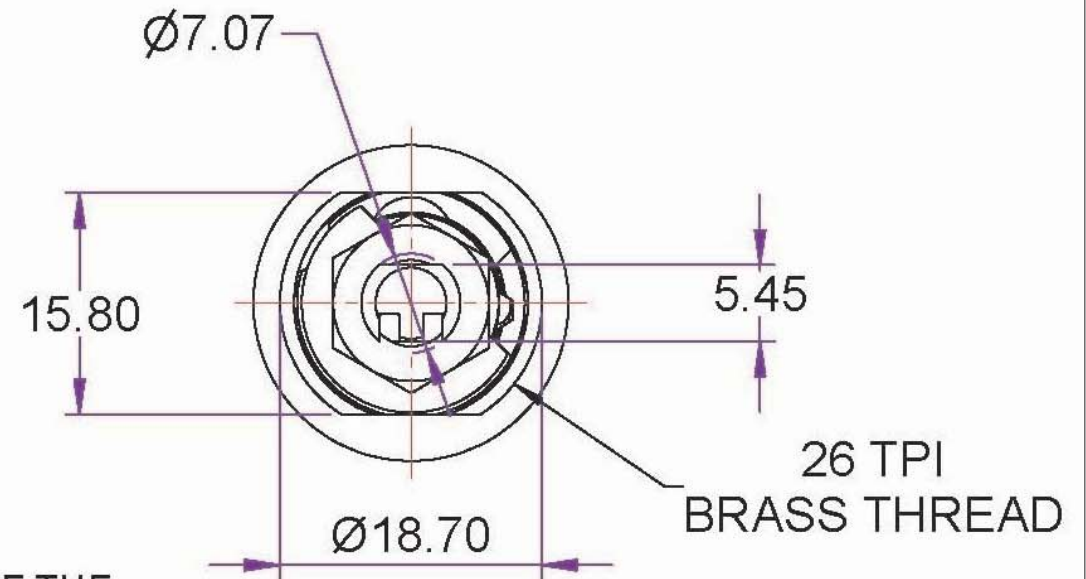

CASINO LOCKING SYSTEMS

www.casinolock.com
For technical information:
+31 23 547 53 77

**Camlock
A33899 DQCP**

NOTE: ORIENTATION OF THE
BODY FLATS & CAM DRIVER FLATS.