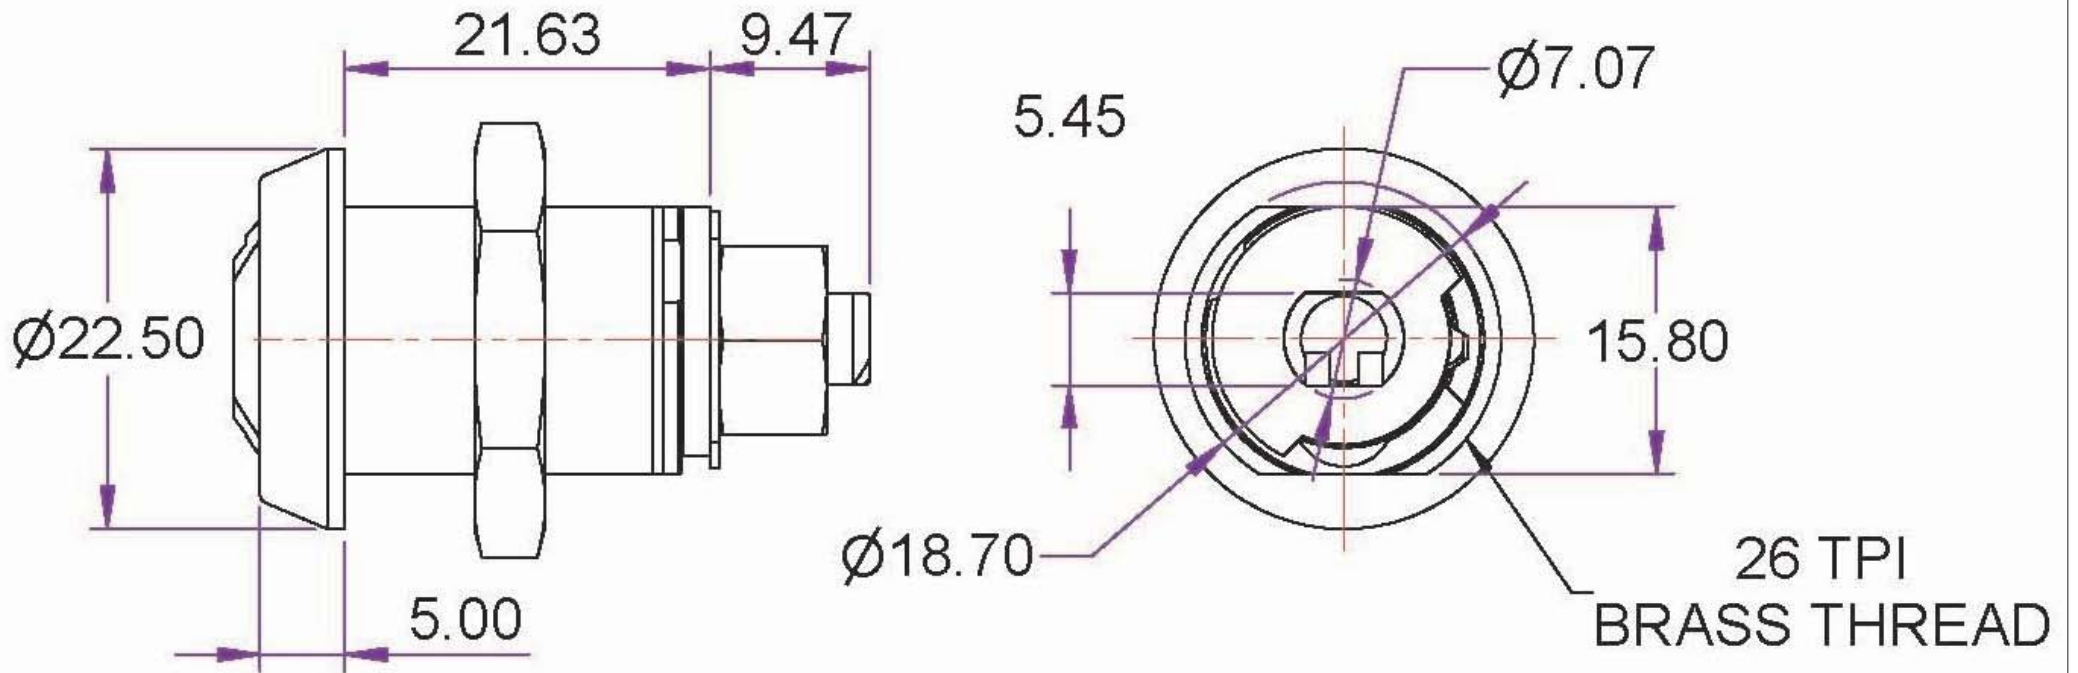

CASINO LOCKING SYSTEMS

www.casinolock.com
For technical information:
+31 23 547 53 77

Camlock FA32259

**NOTE: ORIENTATION OF THE
BODY FLATS & CAM DRIVER FLATS.**