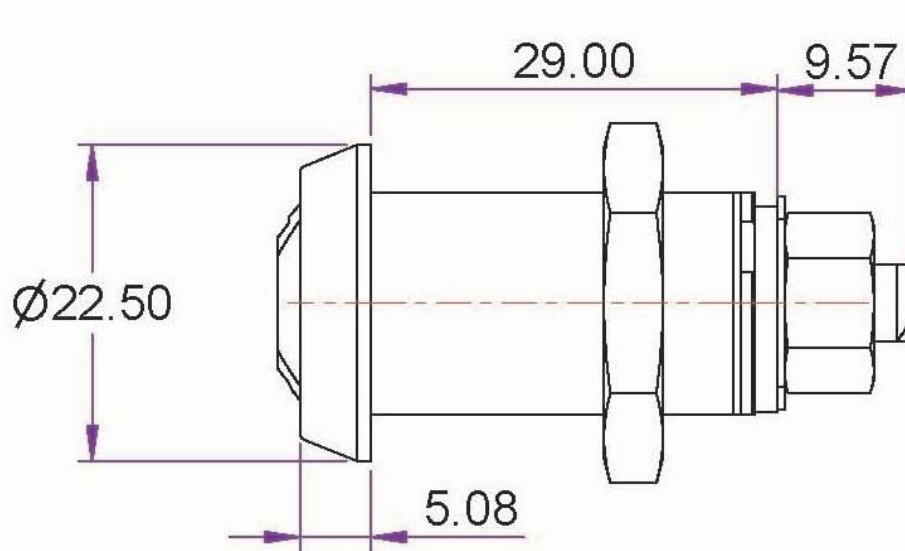

CASINO LOCKING SYSTEMS

www.casinolock.com
For technical information:
+31 23 547 53 77

Camlock FA32899D

NOTE: ORIENTATION OF THE
BODY FLATS & CAM DRIVER FLATS.