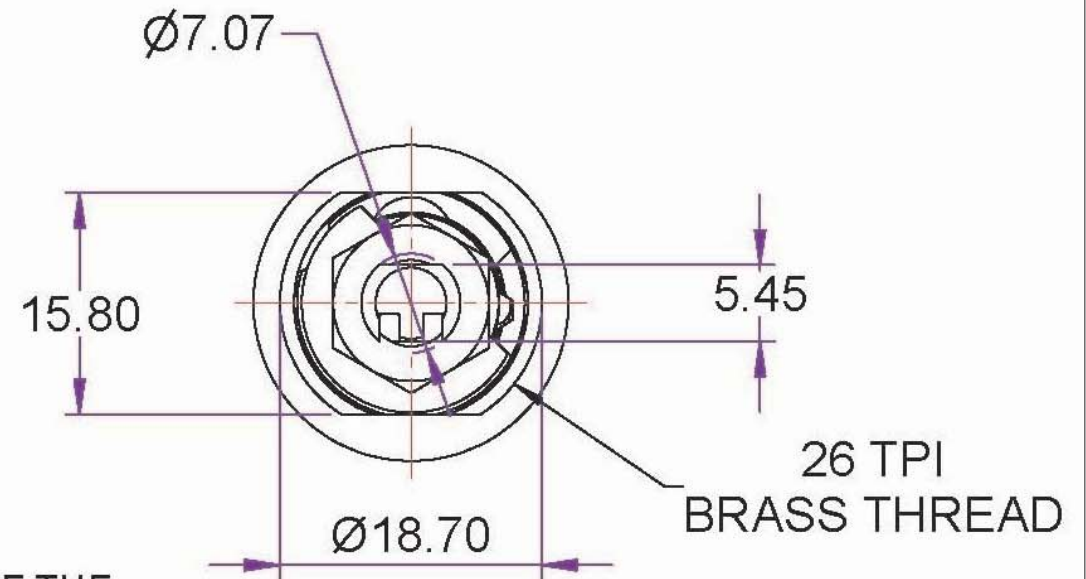

CASINO LOCKING SYSTEMS

www.casinolock.com
For technical information:
+31 23 547 53 77

Camlock FA32899D

NOTE: ORIENTATION OF THE
BODY FLATS & CAM DRIVER FLATS.