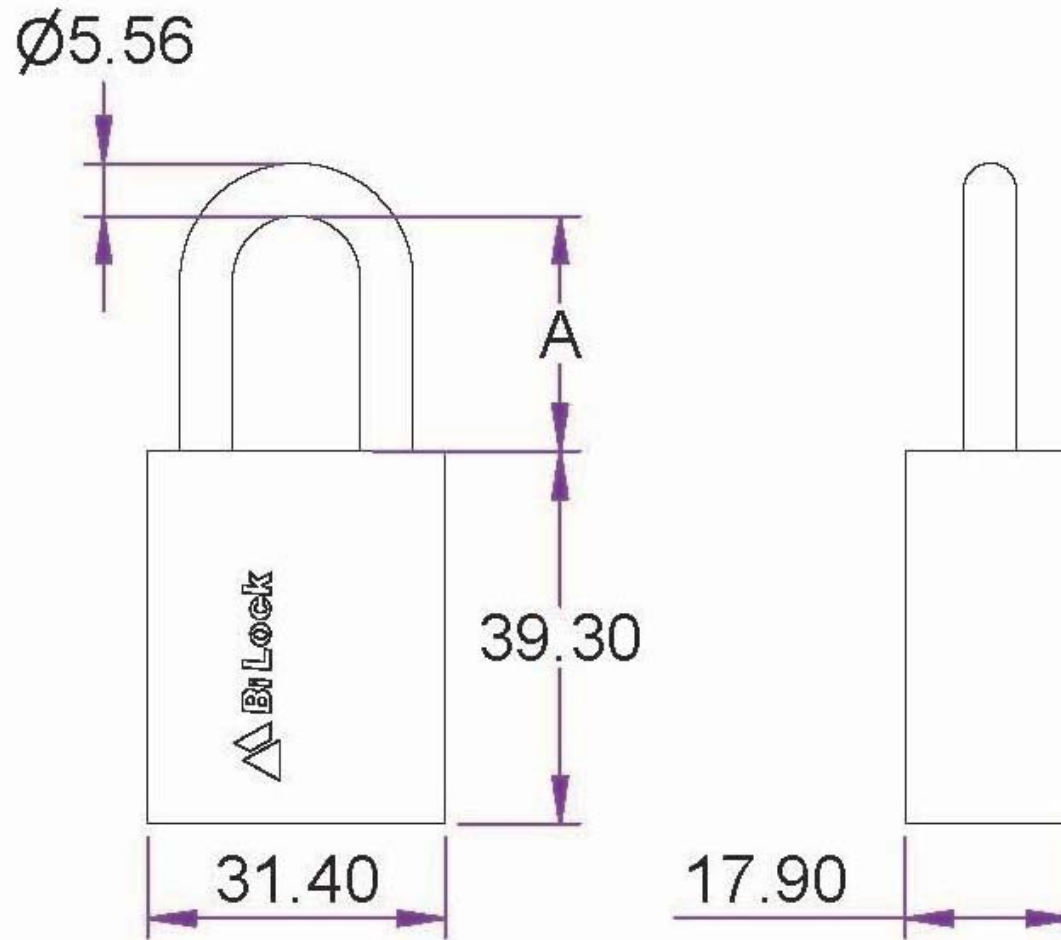

CASINO LOCKING SYSTEMS

www.casinolock.com
For technical information:
+31 23 547 53 77

**Padlock
A0172 QCP**

$A =$ Shackle length: 25 mm