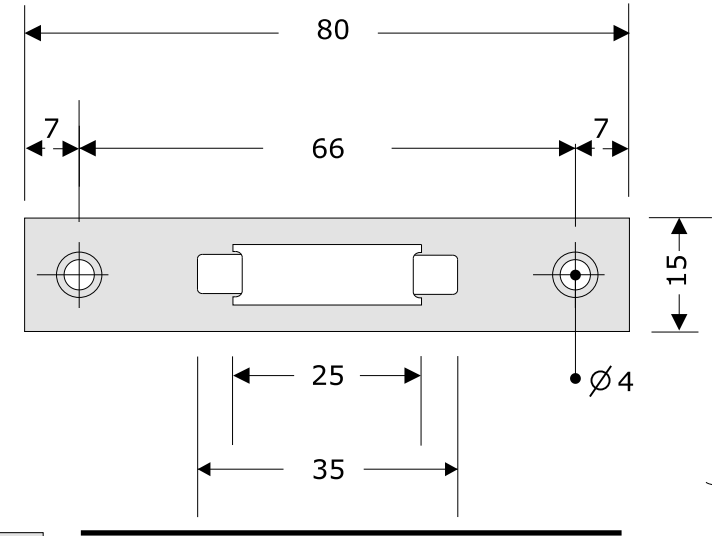

CASINO LOCKING SYSTEMS

www.casinolock.com
For technical information:
+31 23 547 53 77

Hook lock A0186 QCP

Locking Plate 70x20 mm

- A. C4050 locking plate; for hook lock, gold plated
- B. C4055 locking plate; for hook lock, chrome