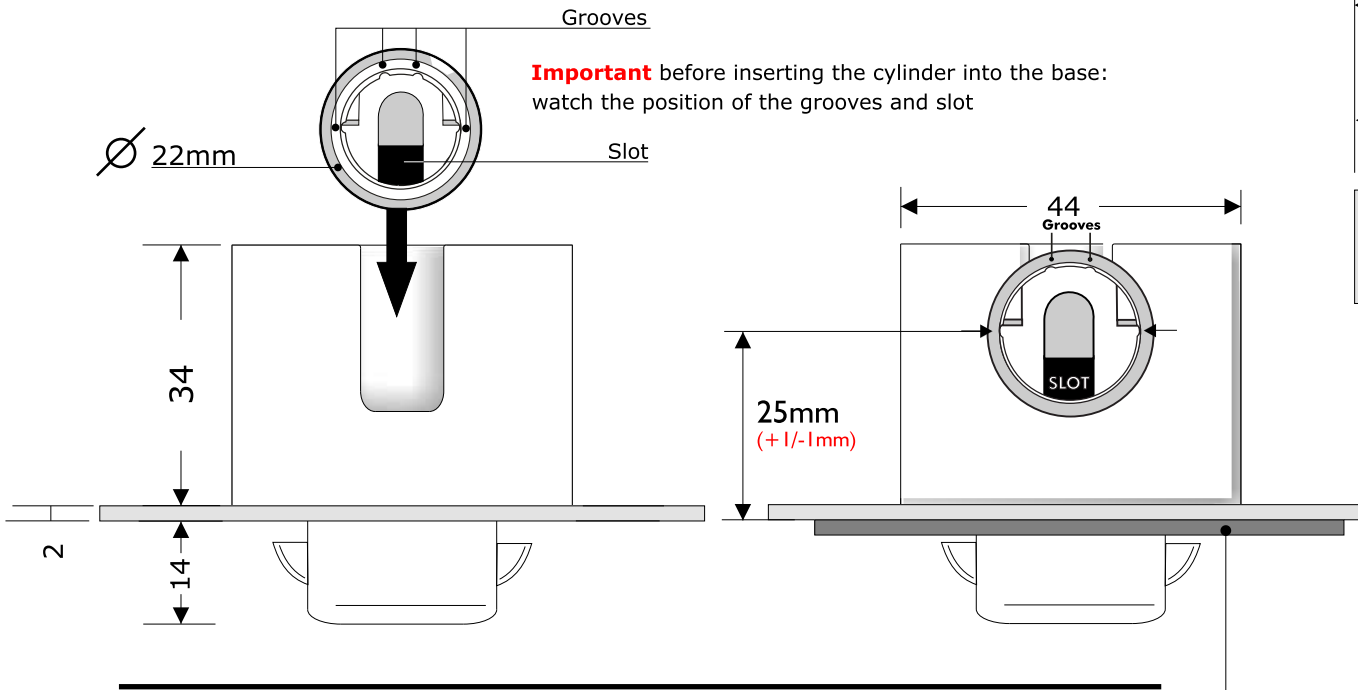

CASINO LOCKING SYSTEMS

www.casinolock.com
For technical information:
+31 23 547 53 77

Hook lock A0186 QCP

Locking Plate 70x20 mm

- A. C4050 locking plate; for hook lock, gold plated
- B. C4055 locking plate; for hook lock, chrome